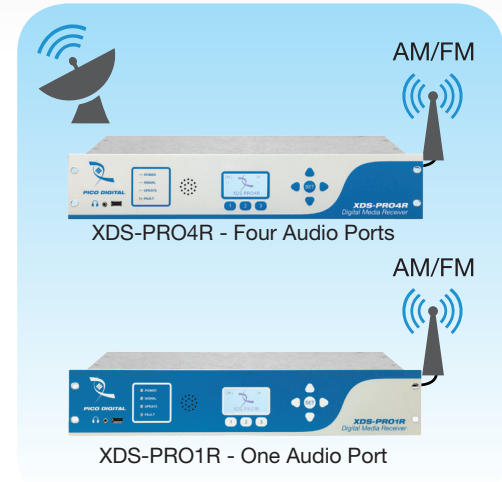

Xpress Radio System for Small Networks

X-DIGITAL Headend

- Control systems via IP or RS-232
- Encodes up to 4 channels
- Controls receivers through in-band channel
- Supports receiver groupings

Live
Programming

XDS-PRO Receivers

- Locally or centrally controlled
- Supports low bitrate carriers down to 256 Kbaud

Low Cost Replacement Of Aging One or Two Channel SCPC Systems

Xpress System Topology