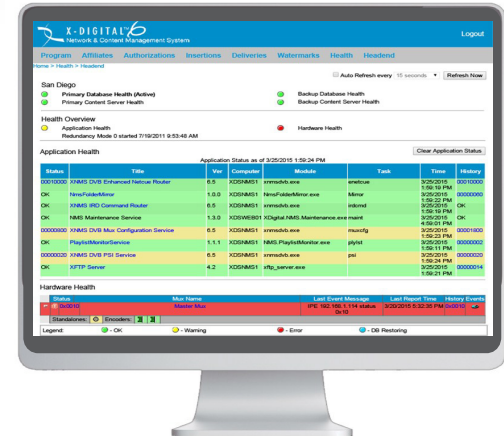

X-Digital6 Network & Content Management

Receiver and network configuration management

- Through the satellite or the internet
- Receiver health tracking and monitoring

Advanced scheduler

- Schedule network or localized programs for a specific site
- Schedule time-shifting events
- Schedule live or recorded program objects over live and recorded programs

Store and forward and file delivery

- Through the satellite or the internet
- Content can be delivered to local storage or a network share
- Delivery tracking and confirmation

Copy split for regional commercial insertion

- Insert regionalized content on each position of every commercial break
- Insert different regionalized content on time-shifted programs
- Insertion tracking and confirmation

X-Digital6 Software Components

- Web-based central control
- Distribute live or stored content
- Schedule each receiver for regionalized content with regionalized commercials
- Provide as played spot insertion logs

Web Interfaces

- Five different web interfaces:
 - Administrators portal
 - Affiliates portal
 - Web services (traffic, automation, monitoring, reconciliation, digital rights management)
 - Streaming service
 - Receivers portal
- Can be placed in DMZ or cloud environment